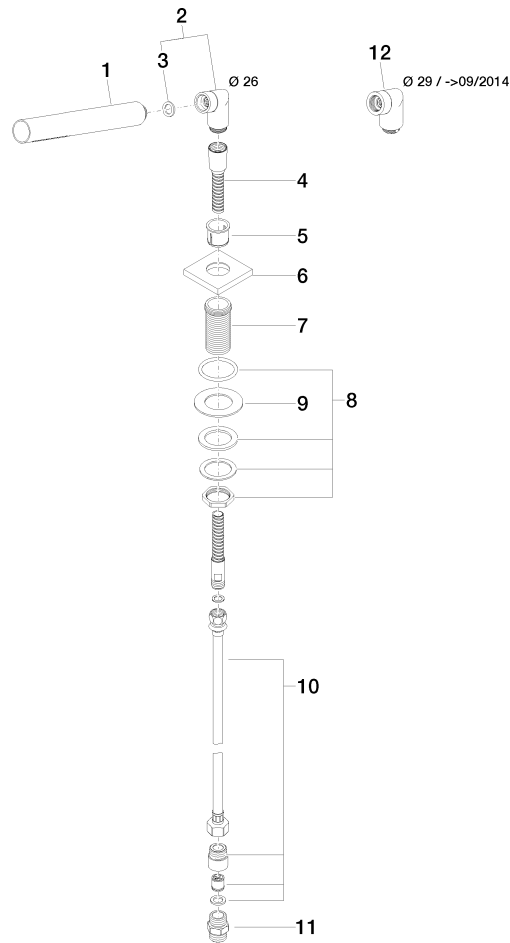

27 702 980

Fits: IMO, MEM, CL.1, CYO

- COMPACT RAIN, max. flow rate 6.8 l/min (at 3 bar)
- with anti-scale system
- rosette 60 x 60 mm
- hole diameter 32 mm
- metal shower hose 2250mm with integrated anti-twist protection

Two-piece design allows hose to later be changed without dismantling the fitting.

Intrinsic protection against back flow.

	Dark Chrome	27 702 980-19
	Chrome	27 702 980-00
	Brushed Platinum	27 702 980-06
	Platinum	27 702 980-08
	Brushed Durabronze (23kt Gold)	27 702 980-28
	Matte Black	27 702 980-33
	Brushed Champagne (22kt Gold)	27 702 980-46
	Champagne (22kt Gold)	27 702 980-47
	Brushed Chrome	27 702 980-93
	Brushed Dark Platinum	27 702 980-99

27 702 980

Flow rate chart

Certificates

WRAS_2209005.

27 702 980

Parts for other finishes can be found here: [Chrome](#)

Spare parts list

No.	Item Number	Name	Quantity used	Delivery time
1	90 12 11 140 30-19	shower	1	20
2	04 24 04 287 00-19	nipple	1	20
3	90 14 20 002 00 90	seal	1	2
4	28 322 970-19	Metal shower hose 1/2" x 3/8" x 1750 mm - Dark Chrome	1	20
5	90 18 40 085 00 90	sleeve	1	2
6	09 27 68 003-19	rosette	1	60
7	09 30 01 090-07	sleeve	1	30
8	04 23 10 032 46 90	fixing set	1	2
9	09 30 11 060 90	disc	1	2
10	12 505 970 90	High pressure hose 1/2" x 3/8" x 500 mm -	1	2
11	90 24 03 168 00 90	nipple	1	2
12	04 24 04 187 00-19	nipple	1	-