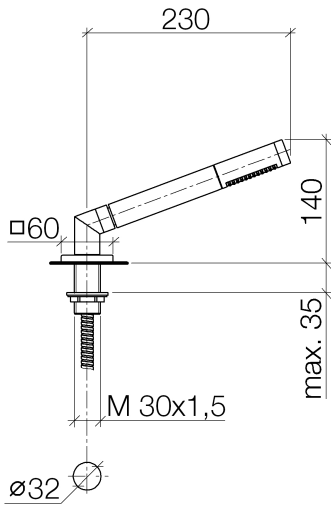

27 702 980

Fits: IMO, MEM, CL.1, CYO

- COMPACT RAIN, max. flow rate 6.8 l/min (at 3 bar)
- with anti-scale system
- rosette 60 x 60 mm
- hole diameter 32 mm
- metal shower hose 2250mm with integrated anti-twist protection

Two-piece design allows hose to later be changed without dismantling the fitting.

Intrinsic protection against back flow.

	Dark Chrome	27 702 980-19
	Chrome	27 702 980-00
	Brushed Platinum	27 702 980-06
	Platinum	27 702 980-08
	Brushed Durabronze (23kt Gold)	27 702 980-28
	Matte Black	27 702 980-33
	Brushed Champagne (22kt Gold)	27 702 980-46
	Champagne (22kt Gold)	27 702 980-47
	Brushed Chrome	27 702 980-93
	Brushed Dark Platinum	27 702 980-99

27 702 980

Flow rate chart

Certificates

WRAS_2209005.

27 702 980

Parts for other finishes can be found here: [Chrome](#)

Spare parts list

No.	Item Number	Name	Quantity used	Delivery time
1	90 12 11 140 30-19	shower	1	20
2	04 24 04 287 00-19	nipple	1	20
3	90 14 20 002 00 90	seal	1	2
4	28 322 970-19	Metal shower hose 1/2" x 3/8" x 1750 mm - Dark Chrome	1	20
5	90 18 40 085 00 90	sleeve	1	2
6	09 27 68 003-19	rosette	1	60
7	09 30 01 090-07	sleeve	1	30
8	04 23 10 032 46 90	fixing set	1	2
9	09 30 11 060 90	disc	1	2
10	12 505 970 90	High pressure hose 1/2" x 3/8" x 500 mm -	1	2
11	90 24 03 168 00 90	nipple	1	2
12	04 24 04 187 00-19	nipple	1	-